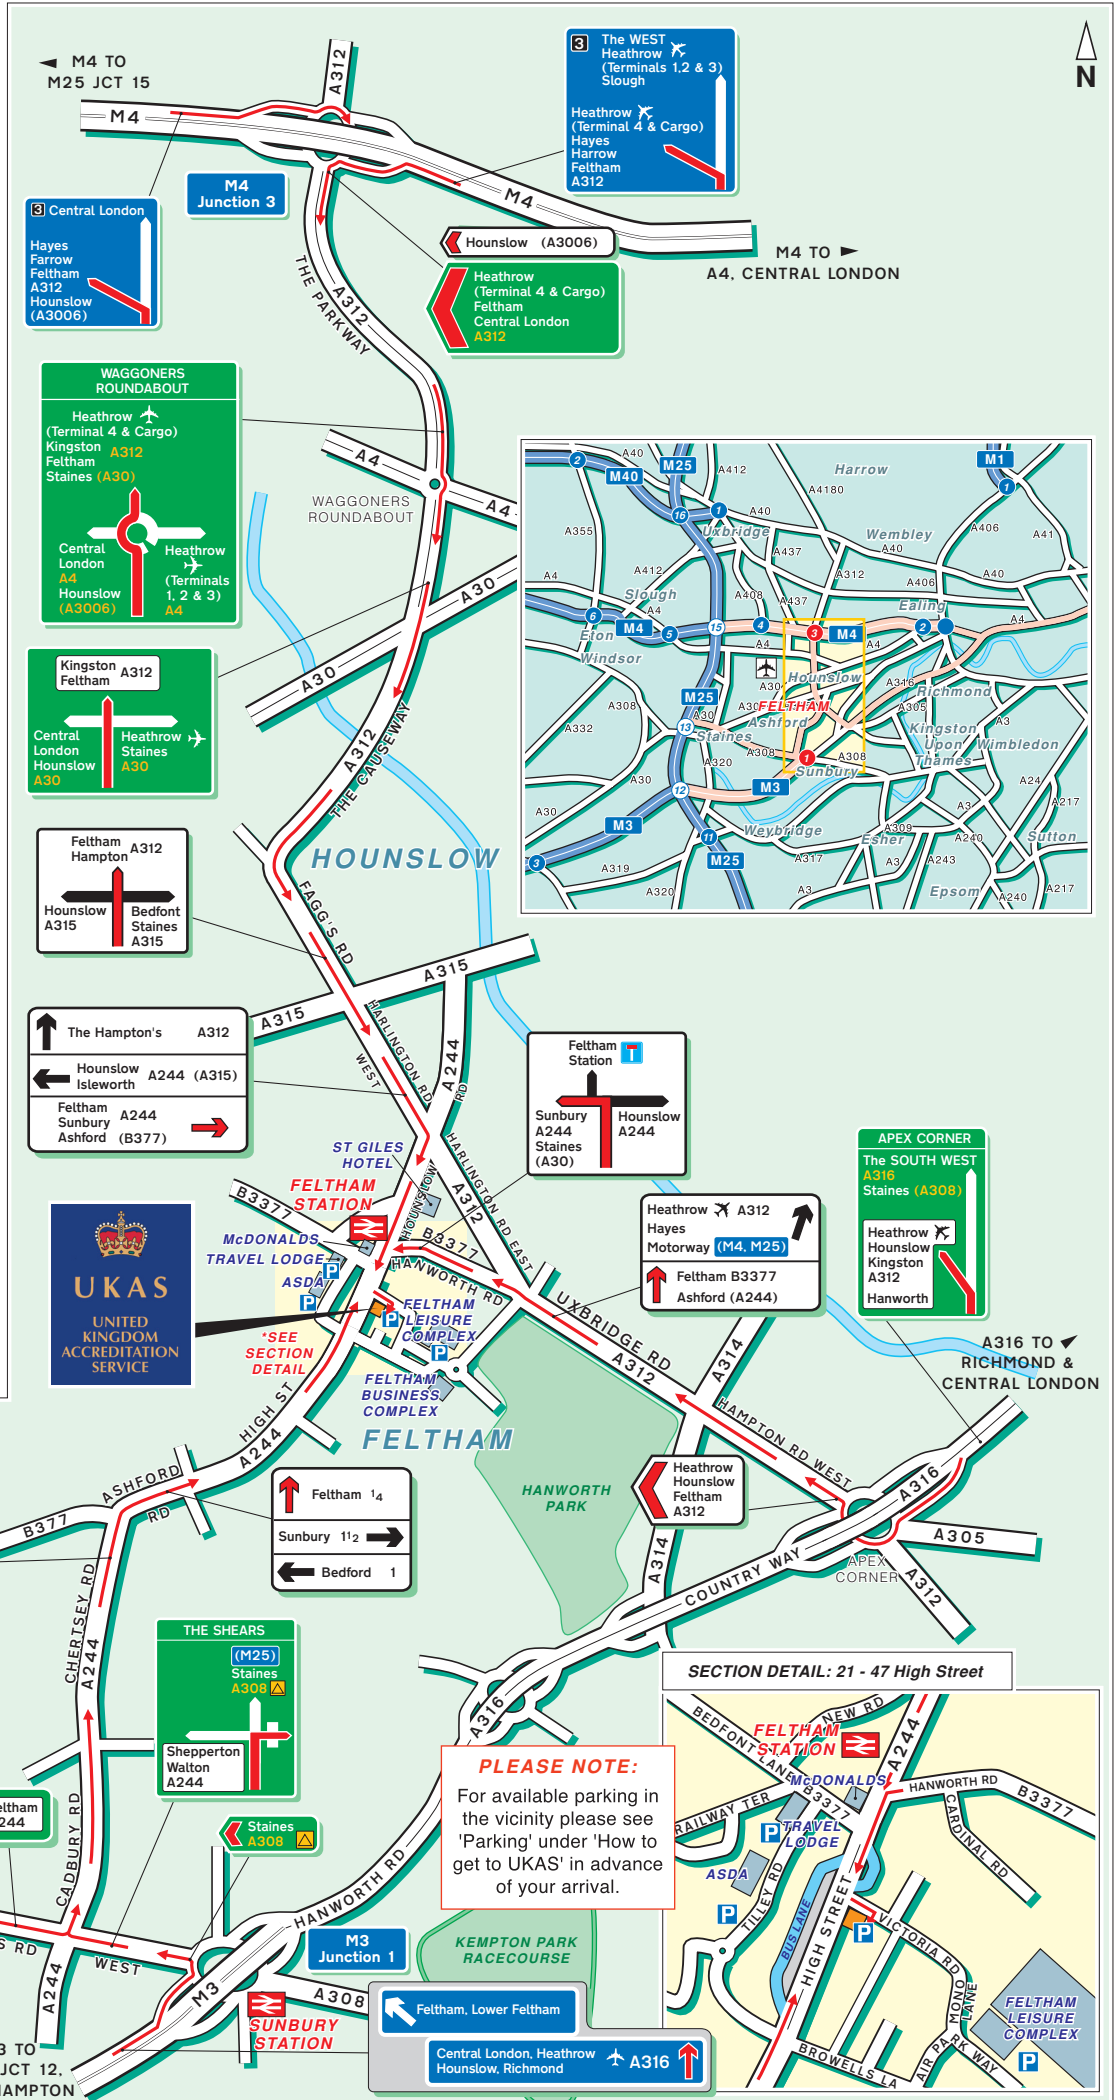

21 - 47 High Street
Feltham
Middlesex
TW13 4UN

t: +44 (0)208 917 8400
f: +44 (0)208 917 8500

w: www.ukas.com
www.ukas.org
e: info@ukas.com

Public Transport

By Rail, Feltham Station.
Feltham is approximately 30 minutes by train direct from Waterloo and Reading and the station is approximately 5 minutes walk away.
For information on train operators and times phone National Rail Enquiries on 0845 7484950.

By Air, London Heathrow Airport.
Approximately 10 minutes taxi ride away

© Give Way 2007
OS data: PU 100040256; Crown © 2003